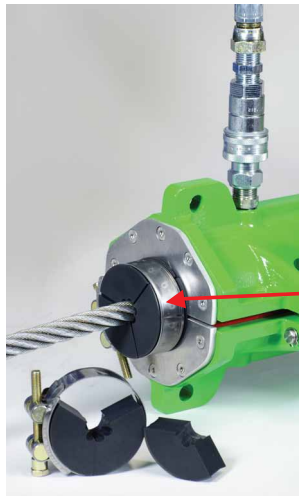

Seals Selection

Viper seals are designed to have some interference with the rope, depending on its size and type, with an interference of up to 3mm allowable for standard 6 & 8 strand ropes. For compact, non-rotating or wireline type ropes which do not have valleys, a maximum interference of 1mm is recommended as these ropes do not allow for the same amount of seal deflection within the collar.

Scraper Selection

Viper recommend that wire ropes be physically measured prior to ordering seals and scrapers as ropes in service may vary in size. Scrapers are supplied slightly larger than the actual wire rope size to allow for rope flexing.

Wire Rope Measurement Guide

It is recommended that wire ropes be physically measured prior to ordering seals and scrapers as ropes in service can stretch and sizes may vary.

The illustrations show how to measure a wire rope correctly.

Rope Cleaner (VRC) Selection

Viper Rope Cleaners enable the removal of contamination or built up old lubricant from the wire rope prior to lubrication, improving the effectiveness of the lubrication process via the Viper WRL.