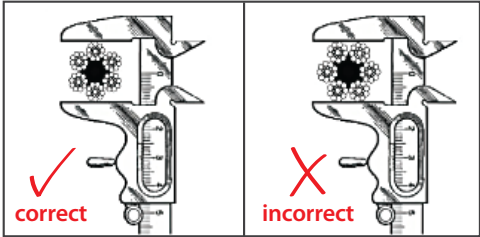

Seals Selection

Viper seals are designed to have some interference with the rope, depending on its size and type, with an interference of up to 3mm allowable for standard 6 & 8 strand ropes. For compact, non-rotating or wireline type ropes which do not have valleys, a maximum interference of 1mm is recommended as these ropes do not allow for the same amount of seal deflection within the collar.

Scraper Selection

Viper recommend that wire ropes be physically measured prior to ordering seals and scrapers as ropes in service may vary in size. Scrapers are supplied slightly larger than the actual wire rope size to allow for rope flexing.

Wire Rope Measurement Guide

It is recommended that wire ropes be physically measured prior to ordering seals and scrapers as ropes in service can stretch and sizes may vary.

The illustrations show how to measure a wire rope correctly.